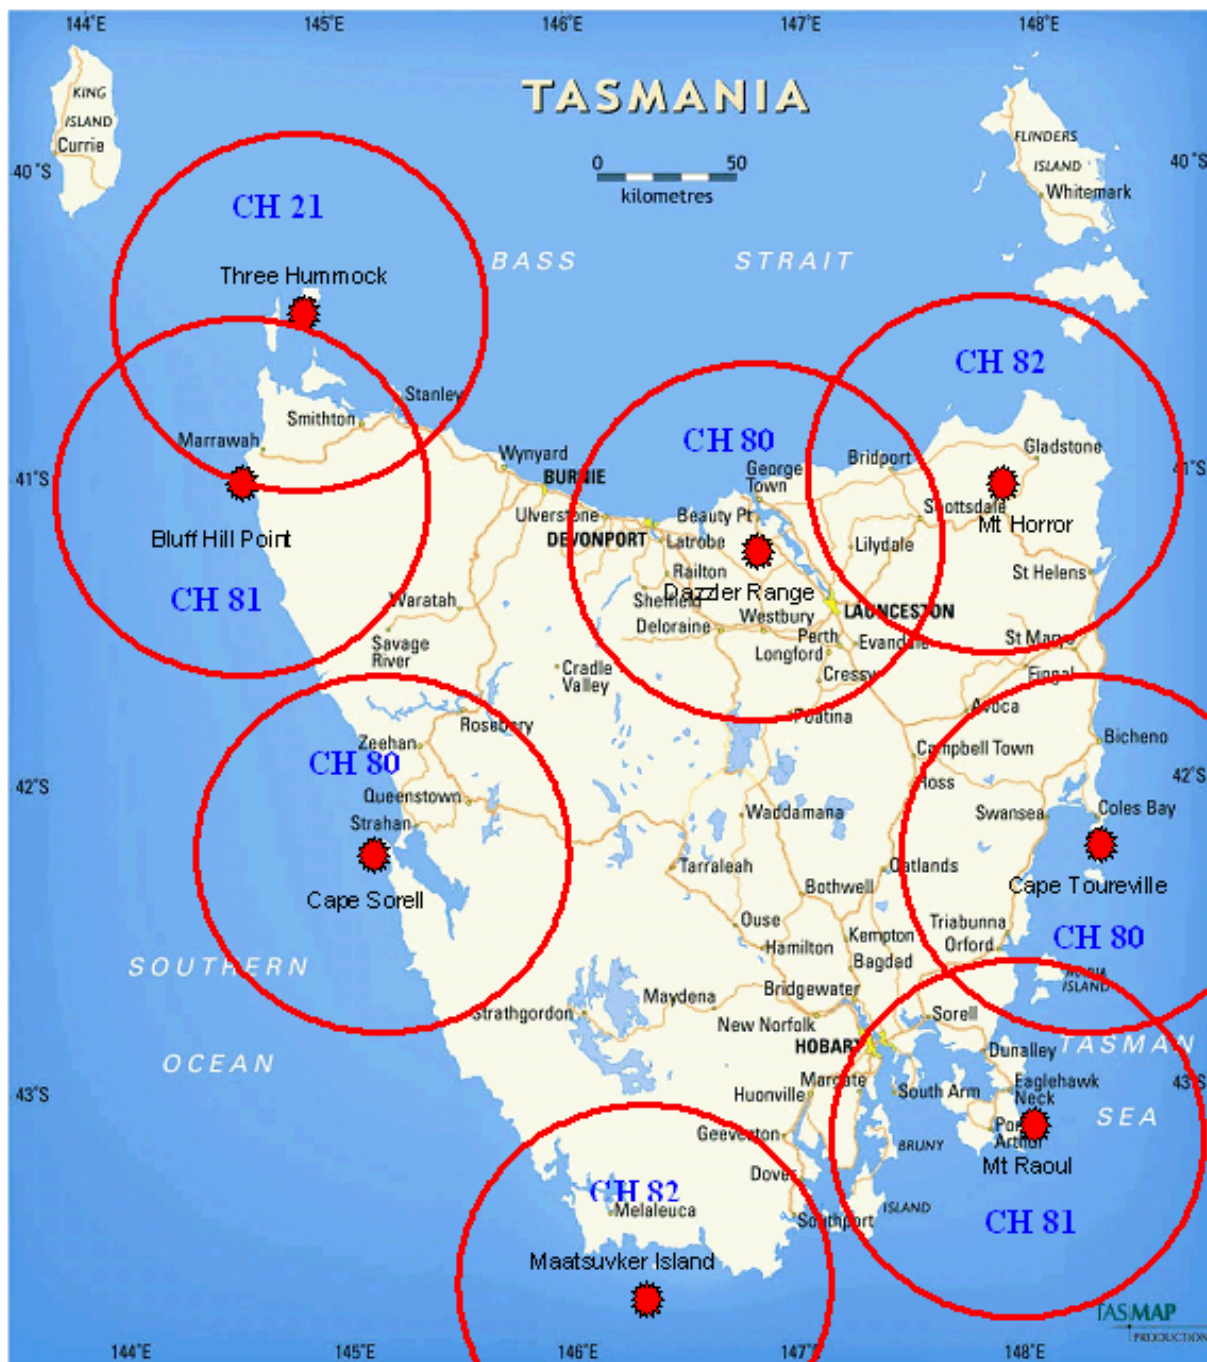

MAST VHF REPEATER NETWORK

LOCATION	CHANNEL NUMBER	MONITORED BY: (Limited Hours)
Maatsuyker Island	82	Coast Radio Hobart
Cape Sorell	80	Strahan Radio
Bluff Hill Point	81	Mersey Radio
Dazzler Range	80	Mersey Radio and Tamar Sea Rescue
Mount Horror	82	Tamar Radio, St Helens Marine Rescue and Mersey Radio
Cape Tourville	80	Swansea Coastguard
Mt Raoul (owned by RYCT)	81	Tascoast Radio
Three Hummock Island	21	Mersey Radio, Smithton Sea Rescue